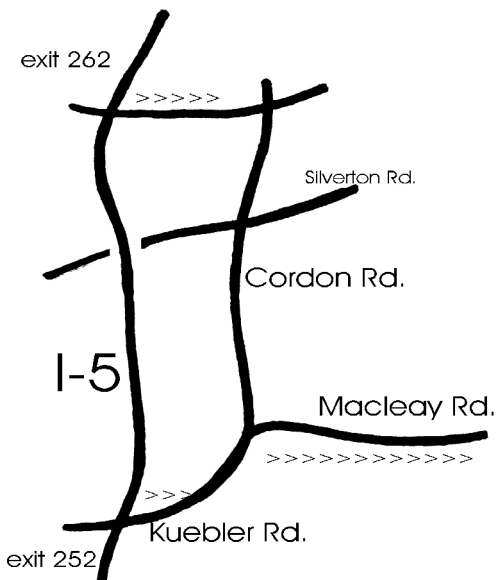

X
**Macleay
Country
Inn**

***But first try both our
websites.***

**www.silvertonflywheels.org
www.macleayinn.com**

See reverse for info on Homer Show